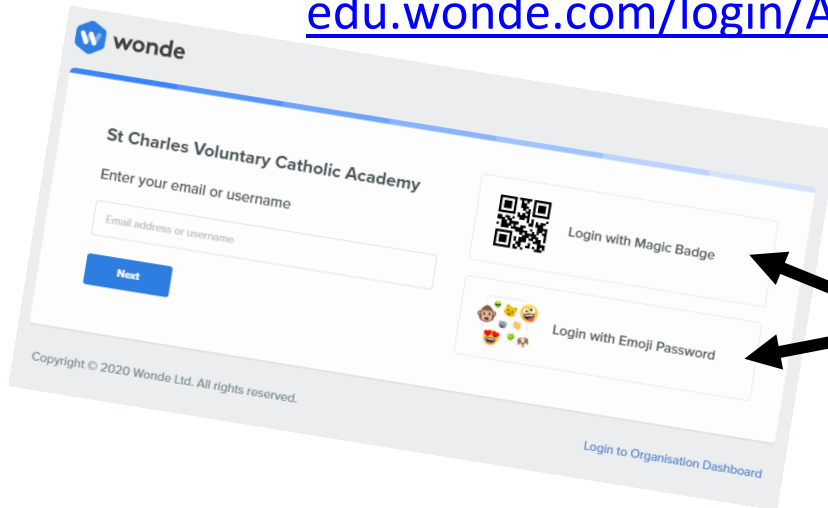

Learning at Home

On your Internet explorer go to

edu.wonde.com/login/A2026388724

Select your login type
Magic Badge (You need a
camera) or Emoji
Password and Log in.

Work set by your class
teacher and things that
you have been working
on in class.

Other resources we use
in school – If you've used
these in class they should
log you in!

Or ...

Go to our school website www.stchull.org

Click on
'Virtual
Classroom'

Follow the link to 'My Virtual Classroom'

Select your login type
Magic Badge (You need a
camera) or Emoji
Password and Log in.