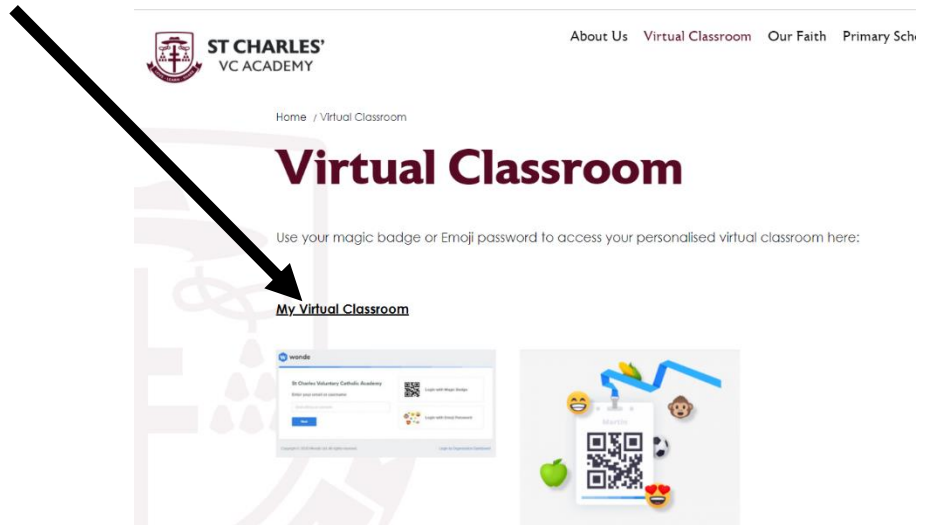

Learning at Home

On your Internet explorer go to

edu.wonde.com/login/A2026388724

Select your login type
Magic Badge (You need a
camera) or Emoji
Password and Log in.

Work set by your class
teacher and things that
you have been working
on in class.

Other resources we use
in school – If you've used
these in class they should
log you in!

Or ...

Go to our school website www.stchull.org

Click on
'Virtual
Classroom'

Follow the link to 'My Virtual Classroom'

Select your login type
Magic Badge (You need a
camera) or Emoji
Password and Log in.