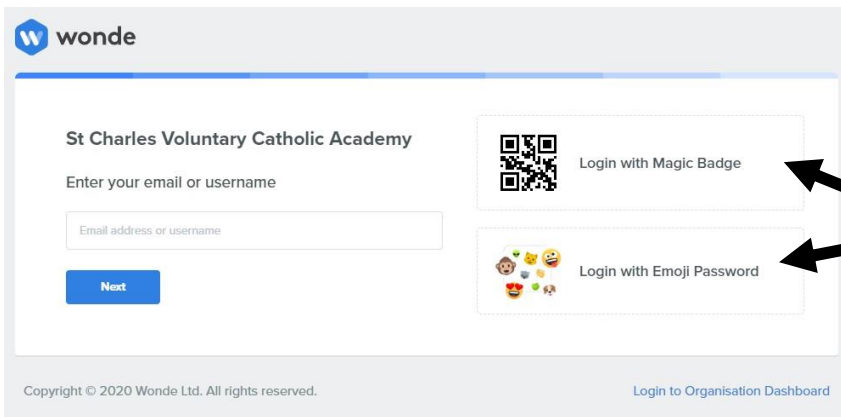

Learning at Home

On your Internet explorer go to

edu.wonde.com/login/A2026388724

Select your login type
Magic Badge (You need a
camera) or Emoji
Password and Log in.

Work set by your class
teacher and things that
you have been working
on in class.

Other resources we use
in school – If you've used
these in class they should
log you in!

Or ...

Go to our school website www.stchull.org

Click on
'Virtual
Classroom'

Follow the link to 'My Virtual Classroom'

Select your login type
Magic Badge (You need a
camera) or Emoji
Password and Log in.