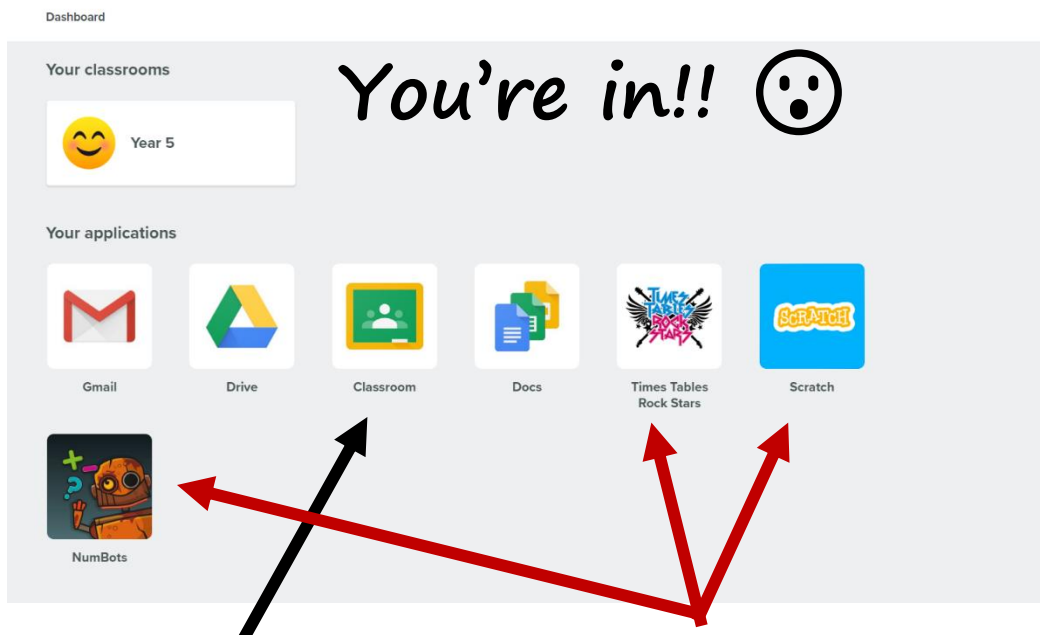

Learning at Home

On your Internet explorer go to

edu.wonde.com/login/A2026388724

Select your login type
Magic Badge (You need a
camera) or Emoji
Password and Log in.

Work set by your class
teacher and things that
you have been working
on in class.

Select your login type
Magic Badge (You need a
camera) or Emoji
Password and Log in.